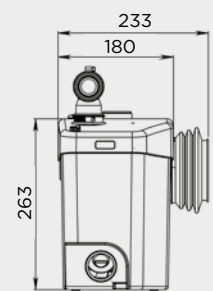

Used to add a complete bathroom.

The Sanipro XR can easily deal with a WC, wash basin, bidet and a power shower.

5 m
100 m

SANIPRO® XR

Inlets diameter	40 mm
Discharge pipework	22/28/32 mm
IP rating	IP 44
Electrical power supply	220-240 V / 50-60 Hz
Motor power	400 W
Weight	7 kg
Non-return valve	included
Active carbon filter	included

VERTICAL AND HORIZONTAL
DISCHARGE: ↑ 5 m → 100 m

BENEFITS

- Compact, neat and unobtrusive
- 3 inlets: one on each side and 1 top inlet
- Quiet technology