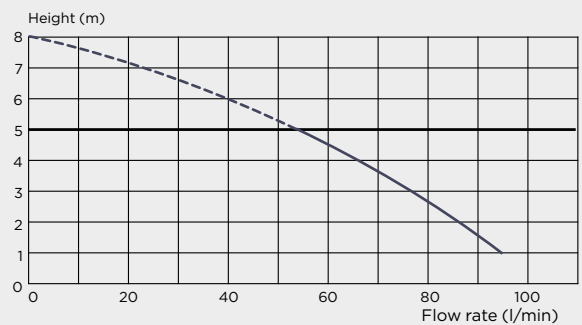

Used to add a complete bathroom.

The Sanipro XR can easily deal with a WC, wash basin, bidet and a power shower.

5 m
100 m

SANIPRO® XR

Inlets diameter	40 mm
Discharge pipework	22/28/32 mm
IP rating	IP 44
Electrical power supply	220-240 V / 50-60 Hz
Motor power	400 W
Weight	7 kg
Non-return valve	included
Active carbon filter	included

VERTICAL AND HORIZONTAL
DISCHARGE: ↑ 5 m → 100 m

BENEFITS

- Compact, neat and unobtrusive
- 3 inlets: one on each side and 1 top inlet
- Quiet technology