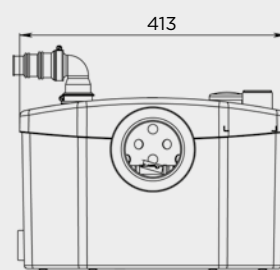

Used to add a complete bathroom.

The Sanipro XR can easily deal with a WC, wash basin, bidet and a power shower.

5 m
100 m

SANIPRO® XR

Inlets diameter	40 mm
Discharge pipework	22/28/32 mm
IP rating	IP 44
Electrical power supply	220-240 V / 50-60 Hz
Motor power	400 W
Weight	7 kg
Non-return valve	included
Active carbon filter	included

VERTICAL AND HORIZONTAL
DISCHARGE: ↑ 5 m → 100 m

BENEFITS

- Compact, neat and unobtrusive
- 3 inlets: one on each side and 1 top inlet
- Quiet technology